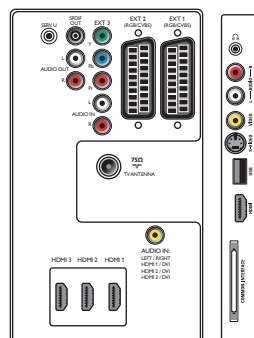

Connectivity

- Ext 1 Scart: Audio L/R, CVBS in/out, RGB

- Ext 2 Scart: Audio L/R, CVBS in/out, RGB
- Ext 3: YPbPr, Audio L/R in
- Ext 4: HDMI v1.3
- Ext 5: HDMI v1.3
- Ext 6: HDMI v1.3
- EasyLink (HDMI-CEC): One touch play, System standby
- Front / Side connections: HDMI v1.3, S-video in, CVBS in, Audio L/R in, Headphone out, USB
- Other connections: Analog audio Left/Right out, PC Audio in, S/PDIF out (coaxial), Common Interface

Power

- Ambient temperature: 5 °C to 35 °C
- Mains power: 220 - 240V, 50/60Hz
- Power consumption: 170 W
- Standby power consumption: 0.15 W

Dimensions

- Set dimensions (W x H x D): 940 x 585 x 99 mm
- Set dimensions with stand (W x H x D): 940 x 657 x 262 mm
- Weight incl. Packaging: 29 kg
- Product weight: 17.5 kg
- Product weight (+stand): 22.5 kg
- Box dimensions (W x H x D): 1090 x 665 x 330 mm
- Color cabinet: Black cabinet with High Gloss deco front
- VESA wall mount compatible: 300 x 300 mm

Accessories

- Included Accessories: Tabletop swivel stand, Power cord, Quick start guide, User Manual, Warranty certificate, Remote Control, Batteries for remote control

Stereo system					Transmission system					
2CS DK	NICAM DK	2CS BG	NICAM I	NICAM LL	PAL BG	PAL D/K	PAL I	SECAM BG	SECAM DK	SECAM LL
•	•	•	•	•	•	•	•	•	•	•

Issue date 2009-03-30

Version: 3.0.25

12 NC: 8670 000 36917
EAN: 87 12581 39434 9

© 2009 Koninklijke Philips Electronics N.V.
All Rights reserved.

Specifications are subject to change without notice.
Trademarks are the property of Koninklijke Philips Electronics N.V. or their respective owners.

www.philips.com